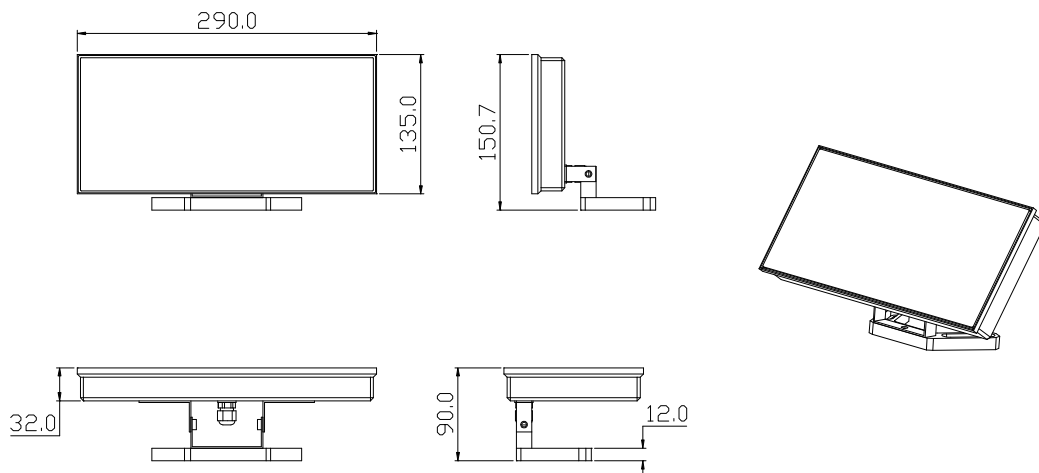

HPL-36W

- Rate for indoor or outdoor use
- Aluminum Housing
- Controlled by DMX512
- Protection Rating : IP67
- High power LED 36 pcs , 15° Beam angle or 45 ° Beam angle
- 16.7 million (24bit) additive RGB colors; continuously variable intensity output range

Spec Function

Color	RED	YELLOW	GREEN	BLUE	WHITE	Warm White	RGB
Module No.	HPL-36W-R	HPL-36W-Y	HPL-36W-G	HPL-36W-B	HPL-36W-W	HPL-36W-WW	HPL-36W-RGB
LED Composition	AllnGap	AllnGap	InGan	InGan	--	--	
Operation VDC	24VDC						
Power Consumption	33.6	33.6	50.4	50.4	50.4	50.4	50.4
LED Quantity	36pcs						
Operating Temp.	-0°~ 50° C						