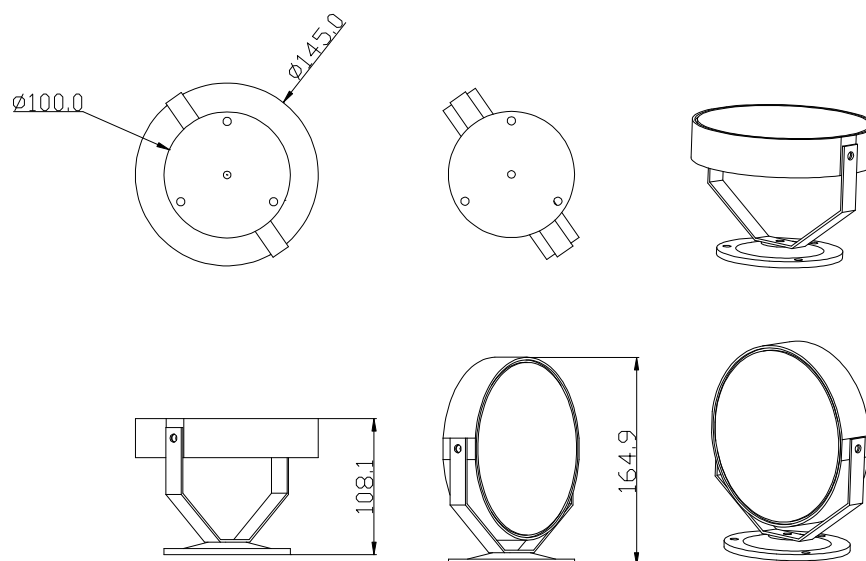

HPL-18W

- Rate for indoor or outdoor use
- Aluminum Housing
- Controlled by DMX512
- Protection Rating : IP67
- High power LED 18 pcs , 15° Beam angle or 45 ° Beam angle
- 16.7 million (24bit) additive RGB colors; continuously variable intensity output range

Spec Function

Color	RED	YELLOW	GREEN	BLUE	WHITE	Warm White	RGB
Module No.	HPL-18W-R	HPL-18W-Y	HPL-18W-G	HPL-18W-B	HPL-18W-W	HPL-18W-WW	HPL-18W-RGB
LED Composition	AllnGap	AllnGap	InGan	InGan	--	--	
Operation VDC	24VDC						
Power Consumption	16.8	16.8	25.2	25.2	25.2	25.2	25.2
LED Quantity	18pcs						
Operating Temp.	-20° ~ 50° C						